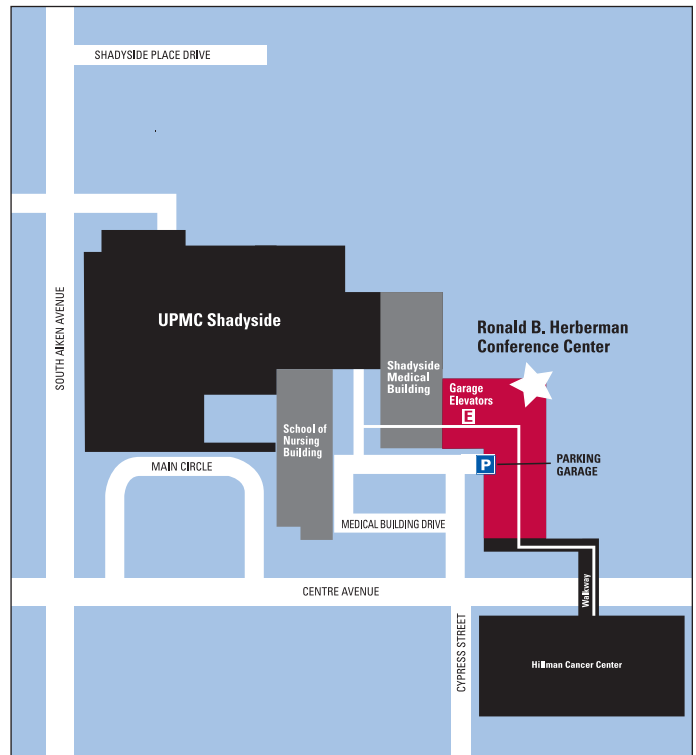

From the east (Monroeville, Greensburg)

Take the Parkway East (Interstate 376) to Exit 7 (Edgewood/Swissvale). At the end of the exit ramp, turn right onto S. Braddock Avenue. Go approximately two miles and turn left onto Penn Avenue. At the intersection of Penn and Fifth avenues, turn left onto Fifth Avenue. Continue on Fifth to S. Aiken Avenue and turn right. **Centre Avenue Parking Garage:** Continue to the third traffic light on S. Aiken and turn left onto Centre Avenue. At the first traffic light, turn left into the Centre Avenue Parking Garage.

From the south (South Hills, Washington, Pa.)

Take Route 51 North or Route 19 North through the Liberty Tunnels and cross the Liberty Bridge. Take the Bigelow Boulevard exit and continue on Bigelow to Centre Avenue. Turn left onto Centre and continue past Morewood Avenue. **Centre Avenue Parking Garage:** At the first traffic light past Morewood, turn right into the Centre Avenue Parking Garage.

From the west (Route 60, Pittsburgh International Airport)

Take Interstate 279 North. Get into the right lane before you pass through the Fort Pitt Tunnels. As you exit the tunnel, take the exit ramp for Interstate 376 East (Monroeville). Follow Interstate 376 to Exit 2A (Forbes Avenue/Oakland). Continue on Forbes Avenue through Oakland, and turn left at N. Craig Street (just after the Carnegie Museum of Art). Make a right turn onto Fifth Avenue, continue to S. Aiken Avenue, and turn left. **Centre Avenue Parking Garage:** Continue on S. Aiken to the third traffic light and turn left onto Centre Avenue. At the first traffic light, turn left into the Centre Avenue Parking Garage.